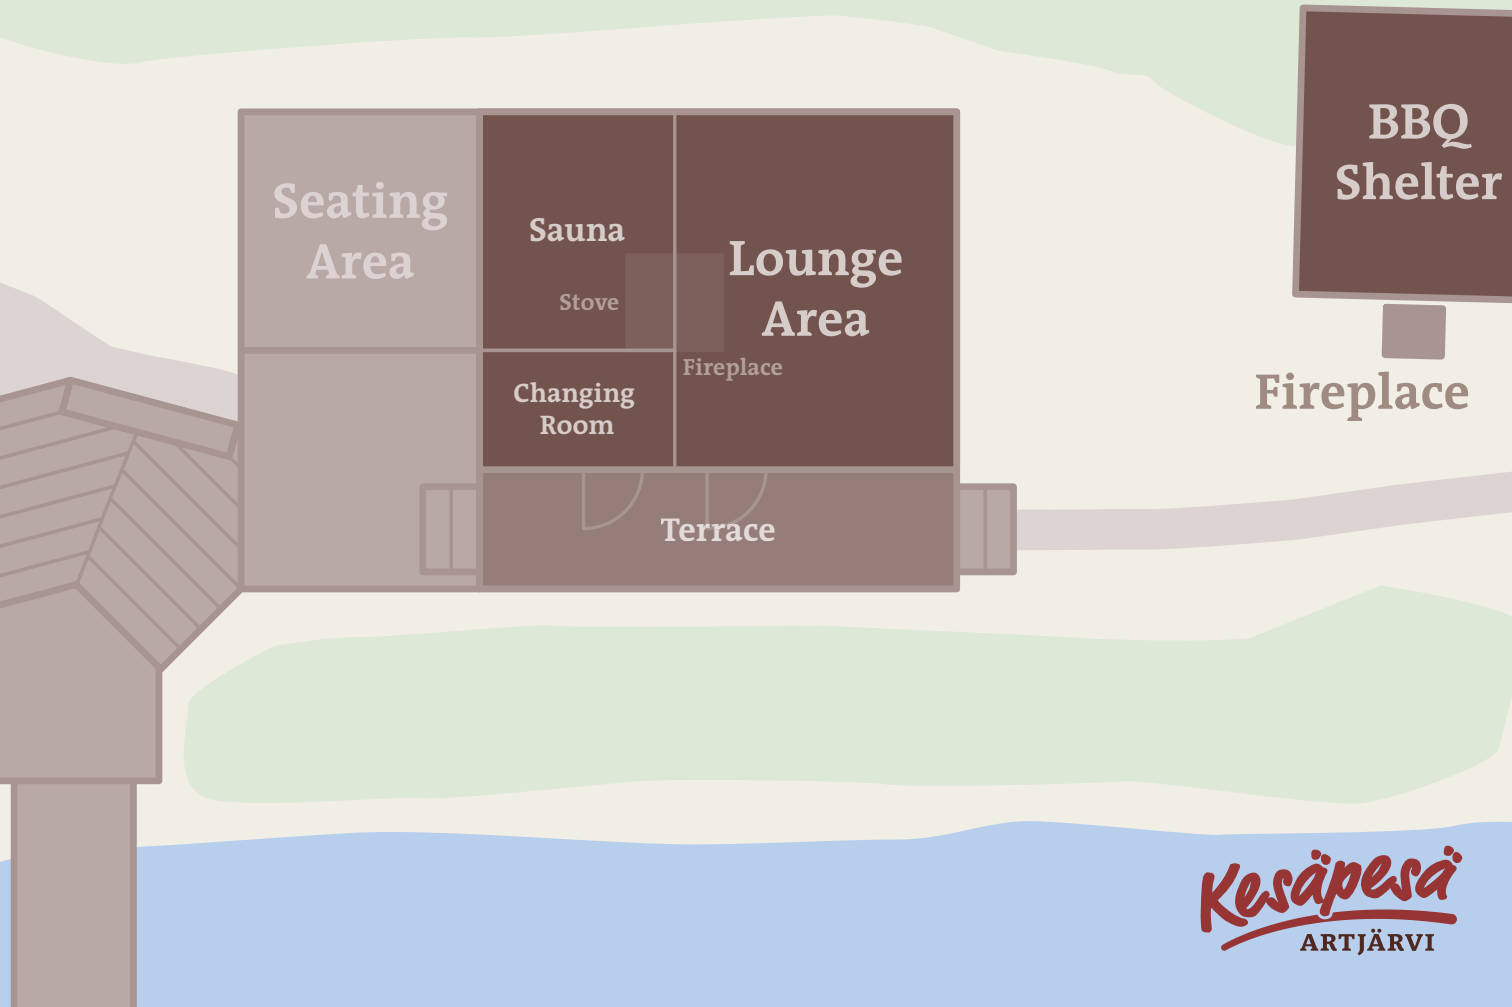

Kesäpesä Property

Lake Pyhäjärvi

Kesäpesä
ARTJÄRVI

Main House Ground Floor

Main House Gallery

Sauna House

Seating
Area

Sauna

Stove

Lounge
Area

Changing
Room

Fireplace

Terrace

BBQ
Shelter

Fireplace