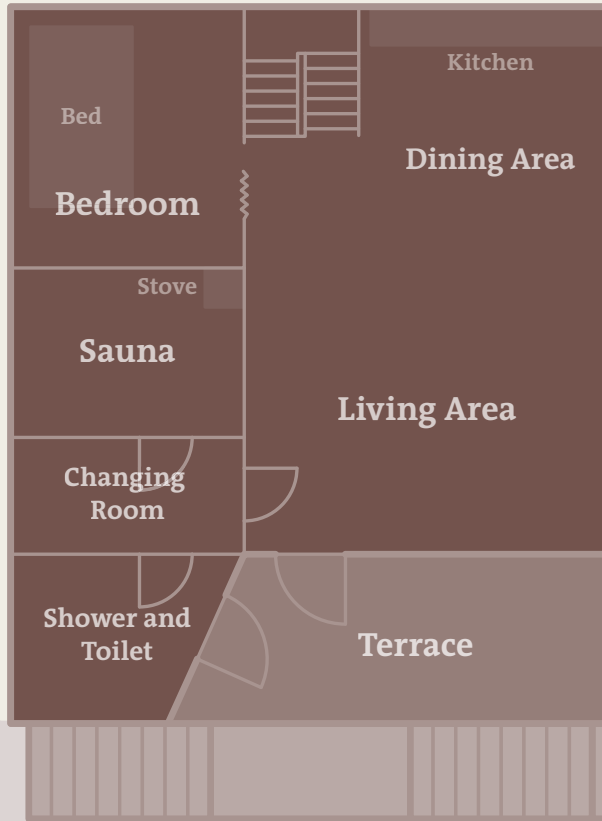

Kesäpesä Property

Lake Pyhäjärvi

Kesäpesä
ARTJÄRVI

Main House Ground Floor

Main House Gallery

Sauna House

Seating
Area

Sauna

Stove

Lounge
Area

Changing
Room

Fireplace

Terrace

BBQ
Shelter

Fireplace